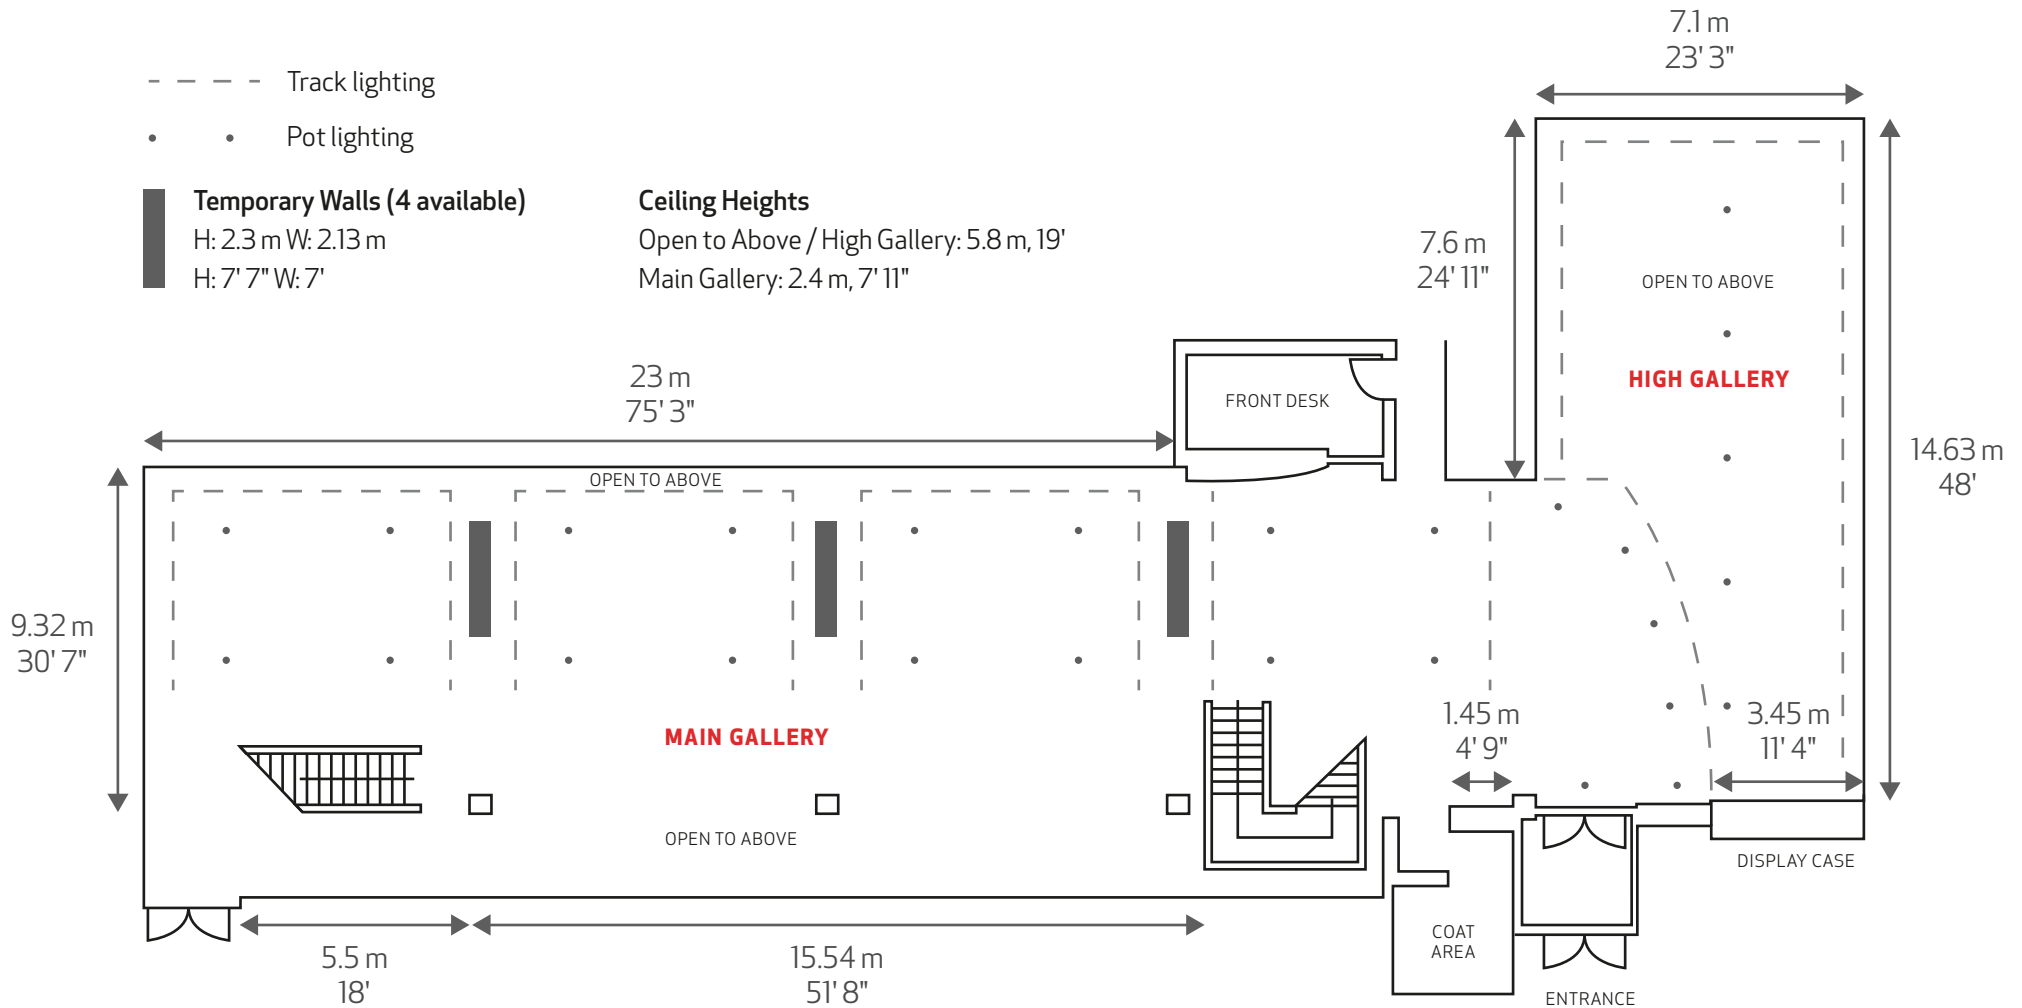

- - - - Track lighting

• • Pot lighting

Temporary Walls (4 available)

H: 2.3 m W: 2.13 m

H: 7' 7" W: 7'

Ceiling Heights

Open to Above / High Gallery: 5.8 m, 19'

Main Gallery: 2.4 m, 7' 11"

- - - - Track lighting

• • Pot lighting

Temporary Walls (3 available)

H: 2.3 m W: 2.13 m

H: 8' 1" W: 9'

Ceiling Height

Mezzanine Gallery: 2.4 m, 7' 11"