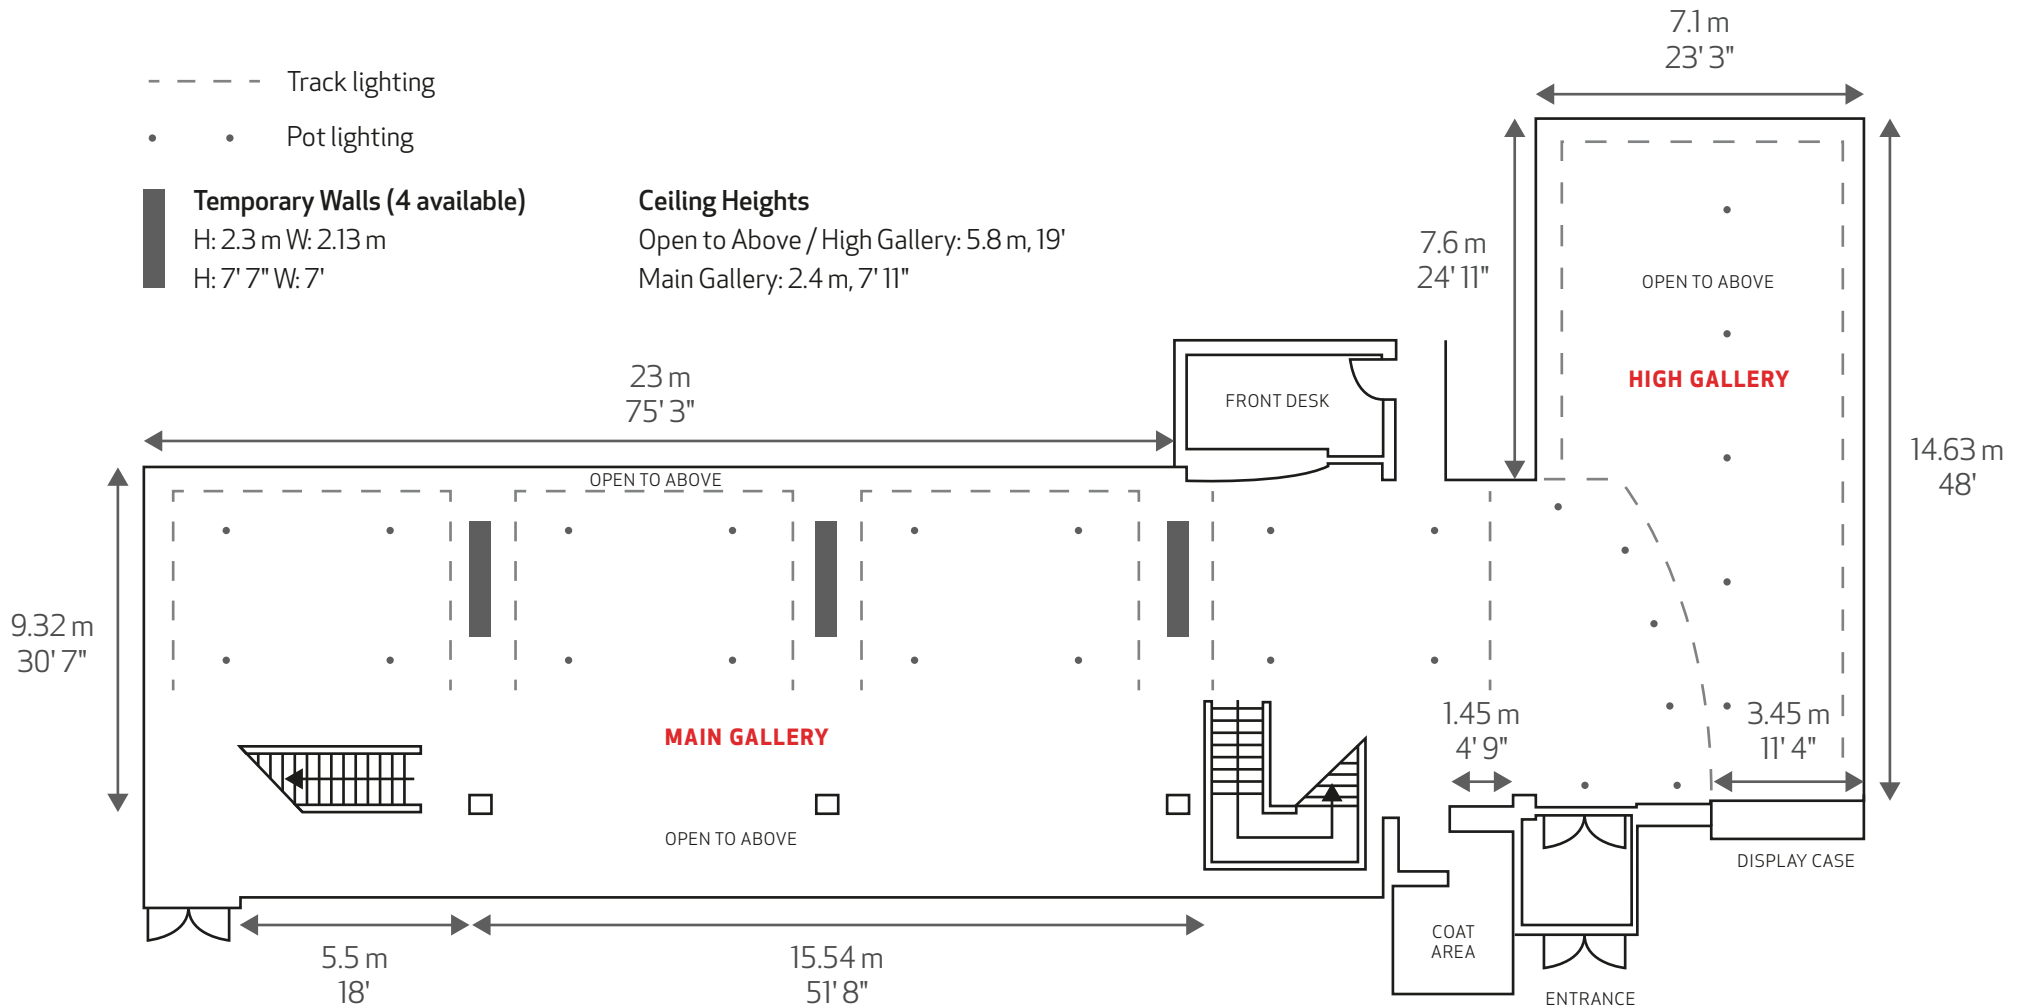

- - - - Track lighting

• • Pot lighting

**Temporary Walls (4 available)**

H: 2.3 m W: 2.13 m

H: 7' 7" W: 7'

**Ceiling Heights**

Open to Above / High Gallery: 5.8 m, 19'

Main Gallery: 2.4 m, 7' 11"

- - - - Track lighting

• • Pot lighting

**Temporary Walls (3 available)**

H: 2.3 m W: 2.13 m

H: 8' 1" W: 9'

**Ceiling Height**

Mezzanine Gallery: 2.4 m, 7' 11"